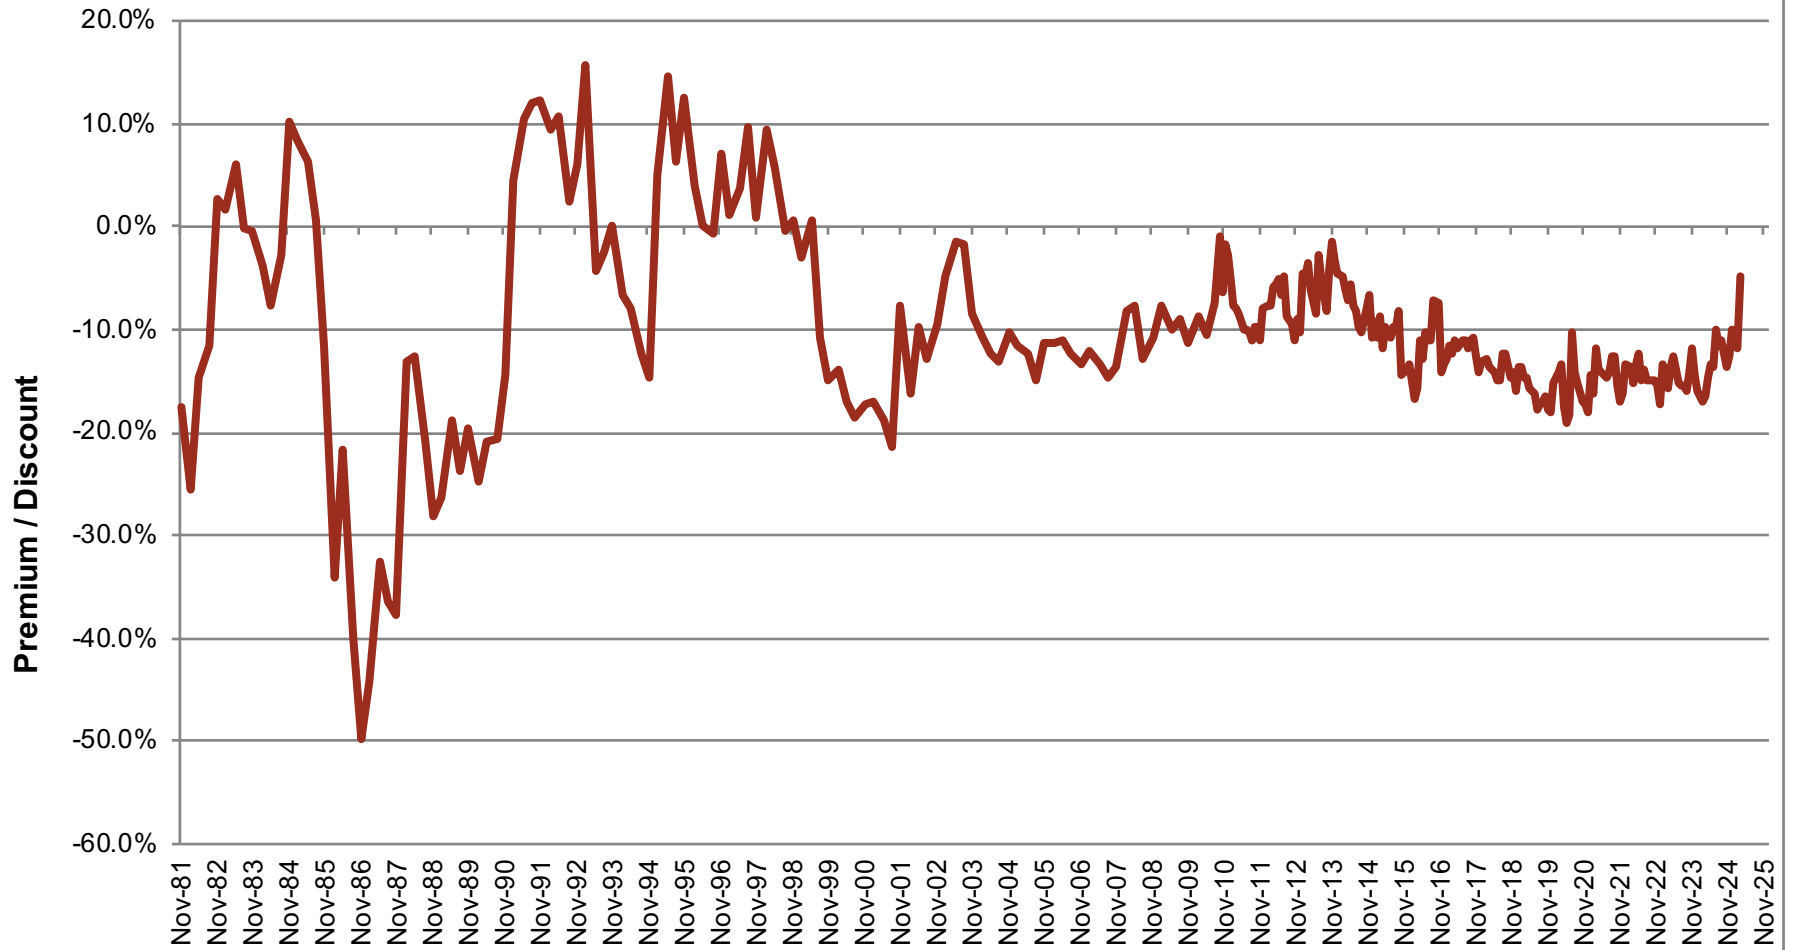

ASA Gold and Precious Metals Limited Premium / Discount Percentage

Source: Bloomberg

— ASA Premium/Discount

For the period 11/30/81 to 03/31/25