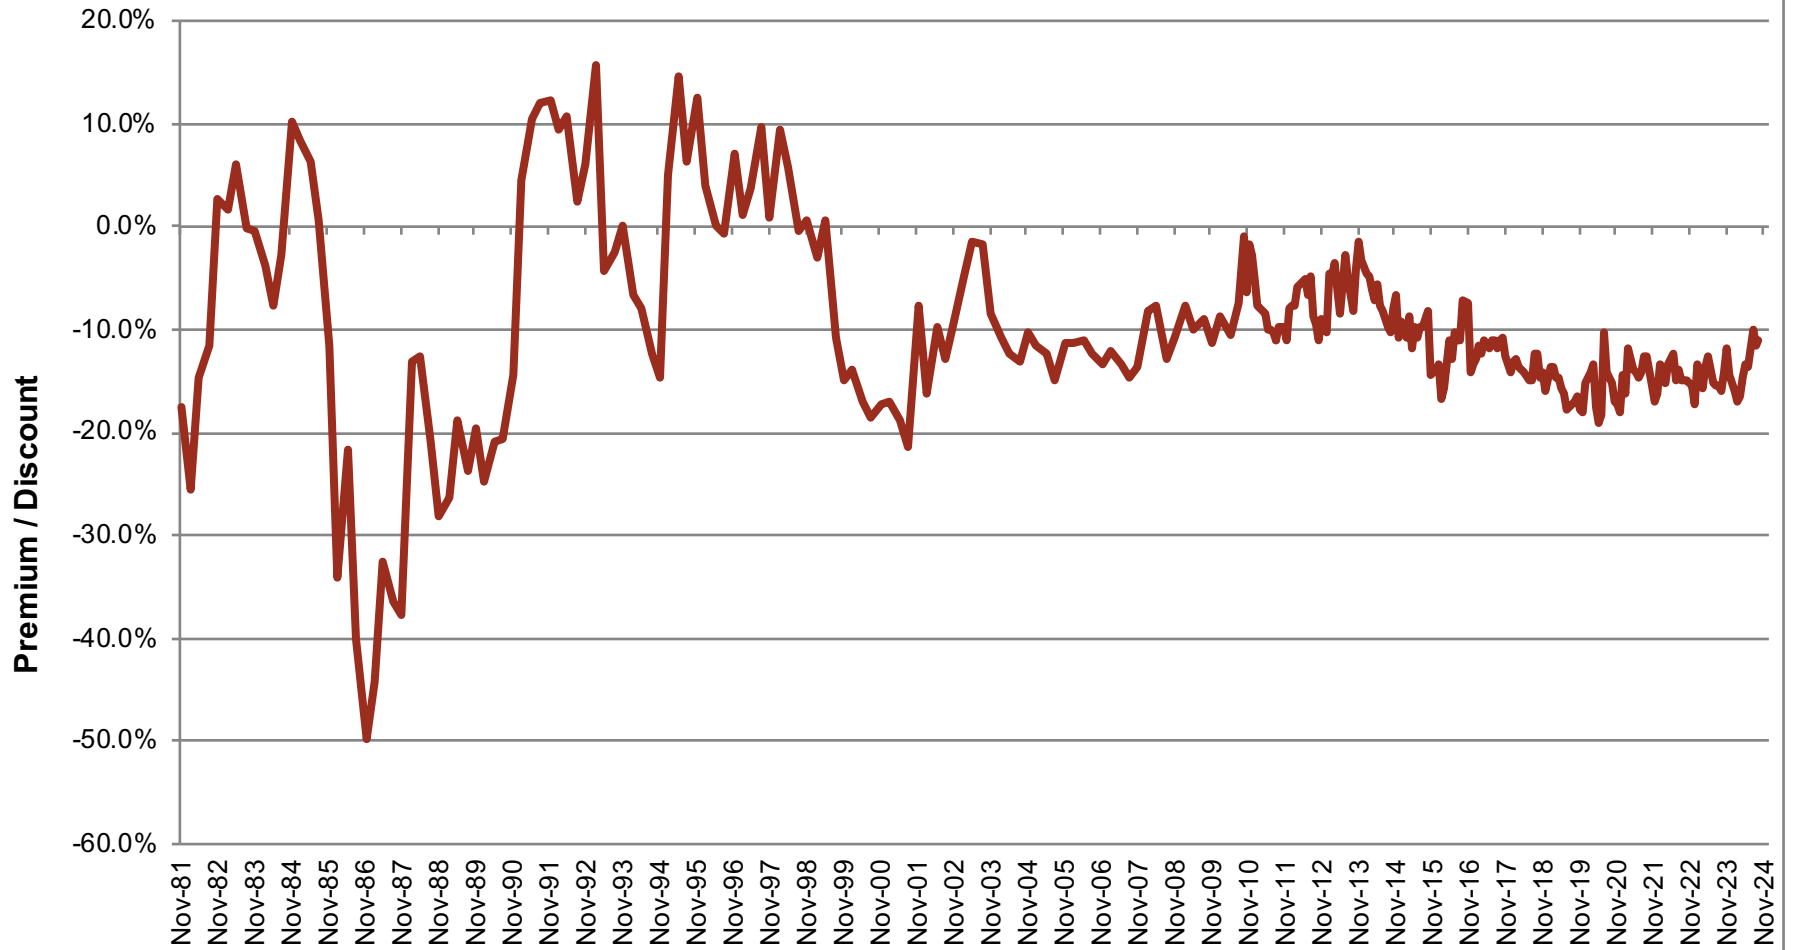

ASA Gold and Precious Metals Limited Premium / Discount Percentage

Source: Bloomberg

— ASA Premium/Discount

For the period 11/30/81 to 09/30/24