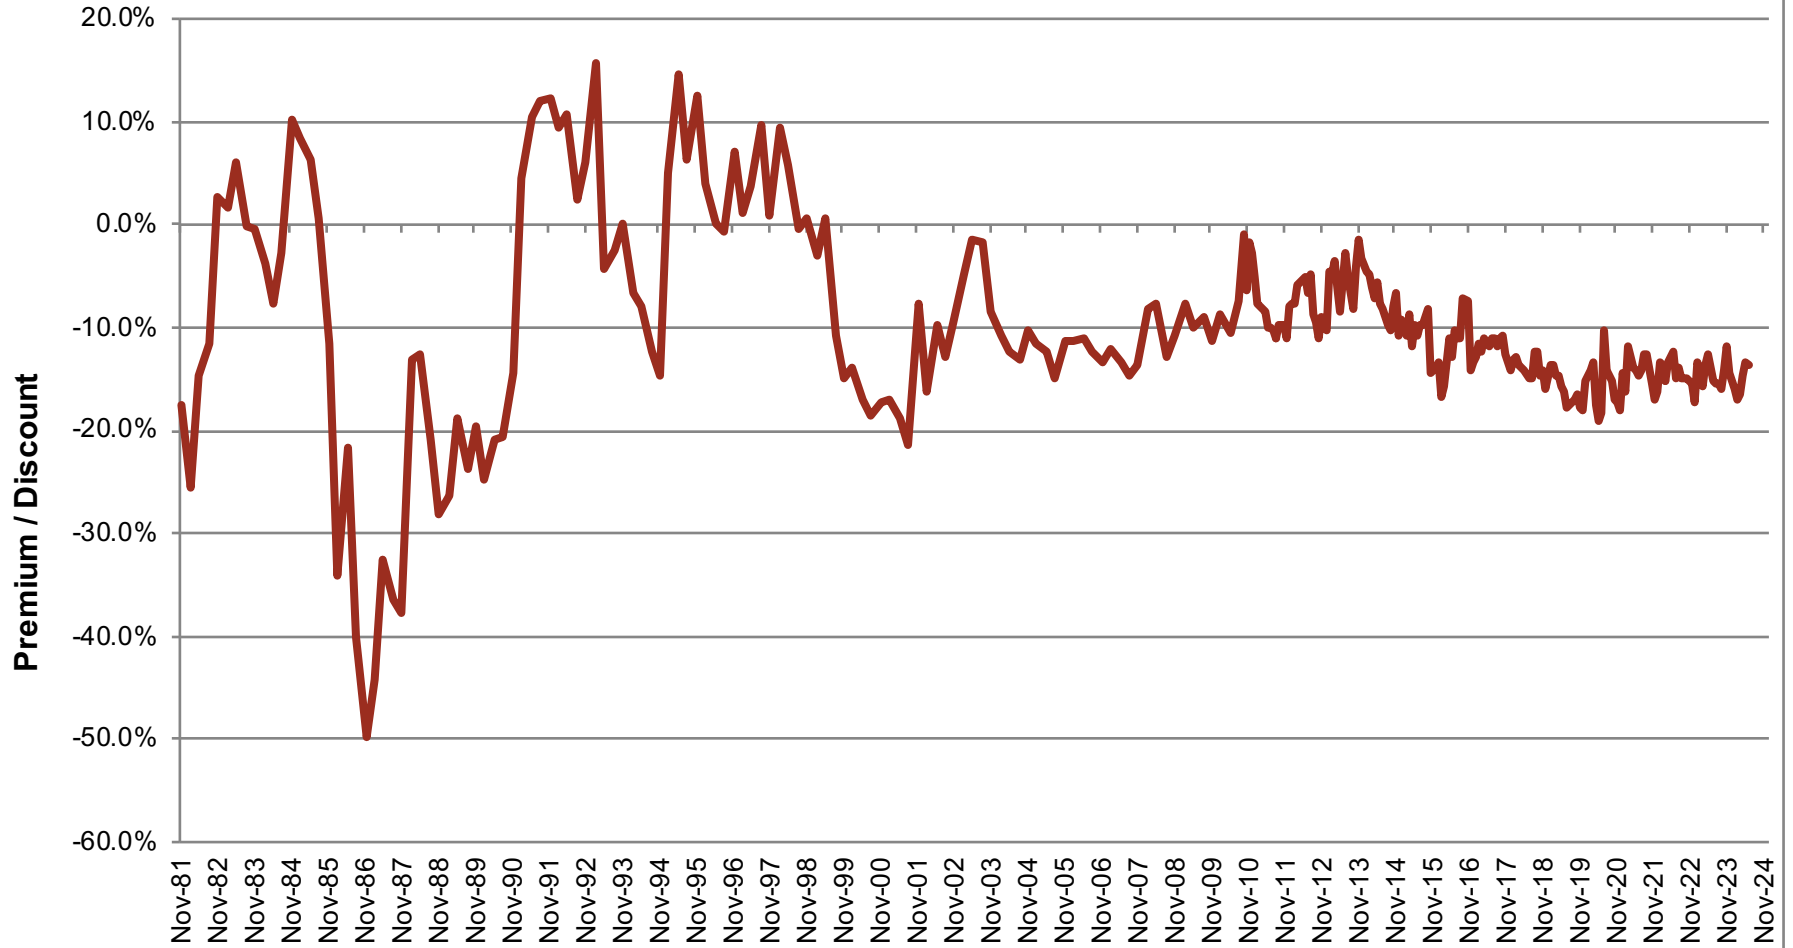

ASA Gold and Precious Metals Limited Premium / Discount Percentage

Source: Bloomberg

— ASA Premium/Discount

For the period 11/30/81 to 06/30/24