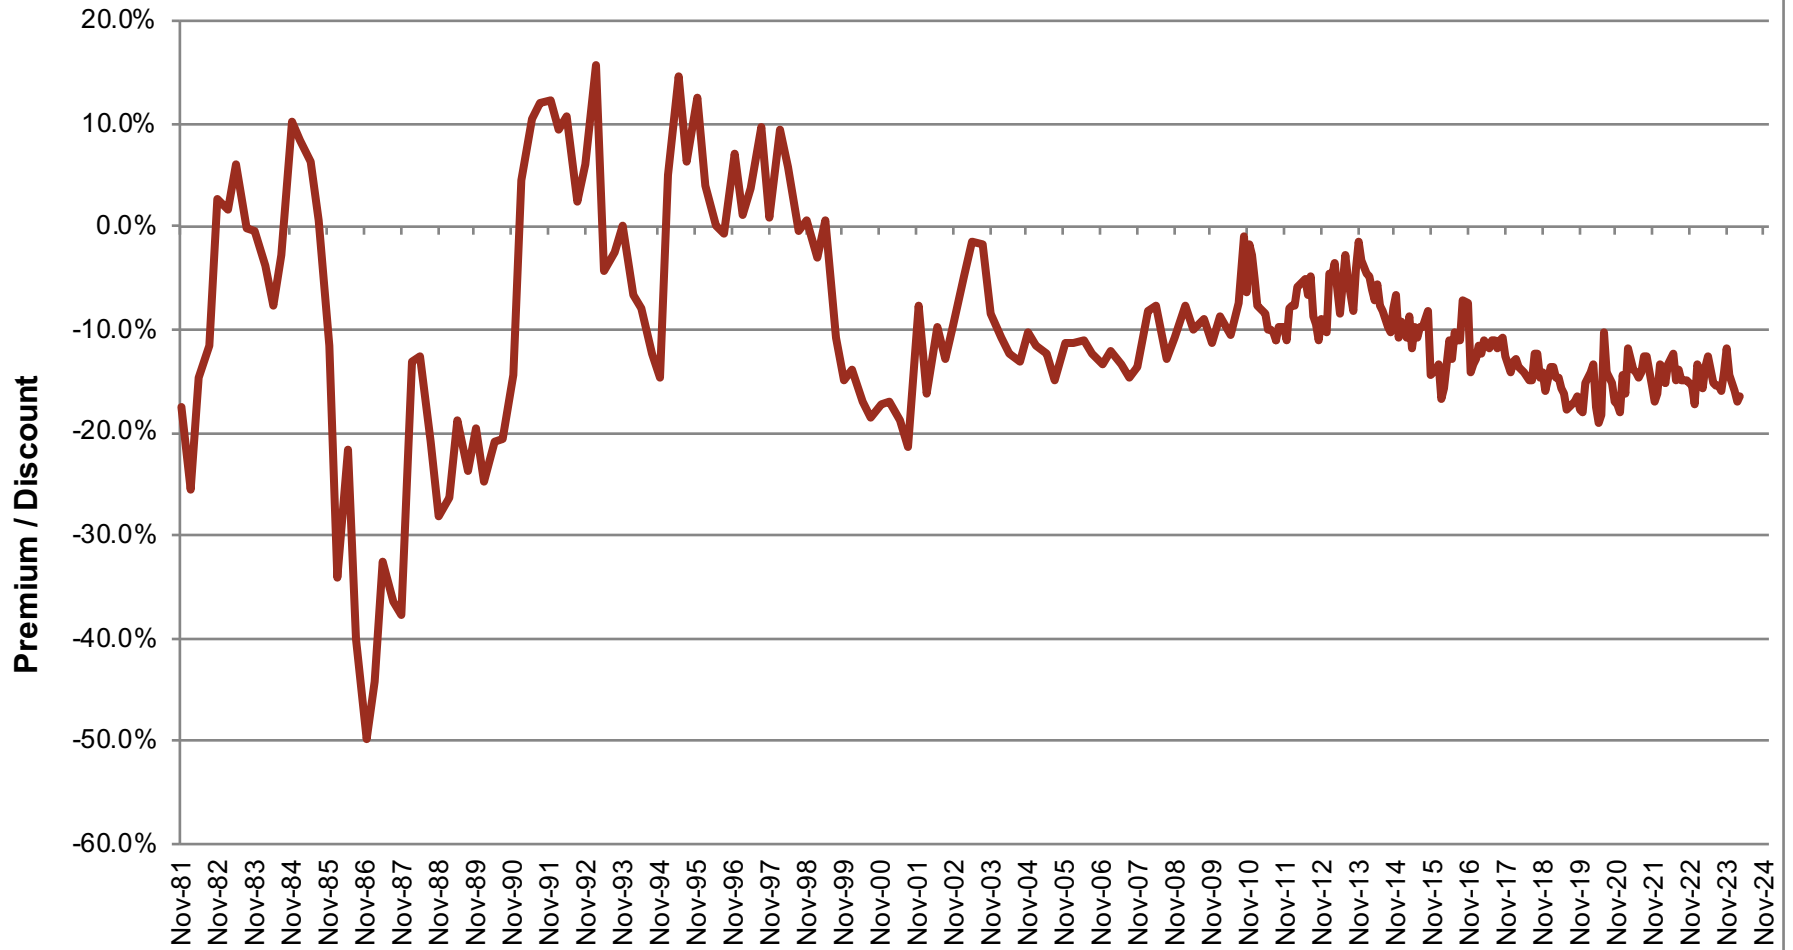

ASA Gold and Precious Metals Limited Premium / Discount Percentage

Source: Bloomberg

— ASA Premium/Discount

For the period 11/30/81 to 03/31/24